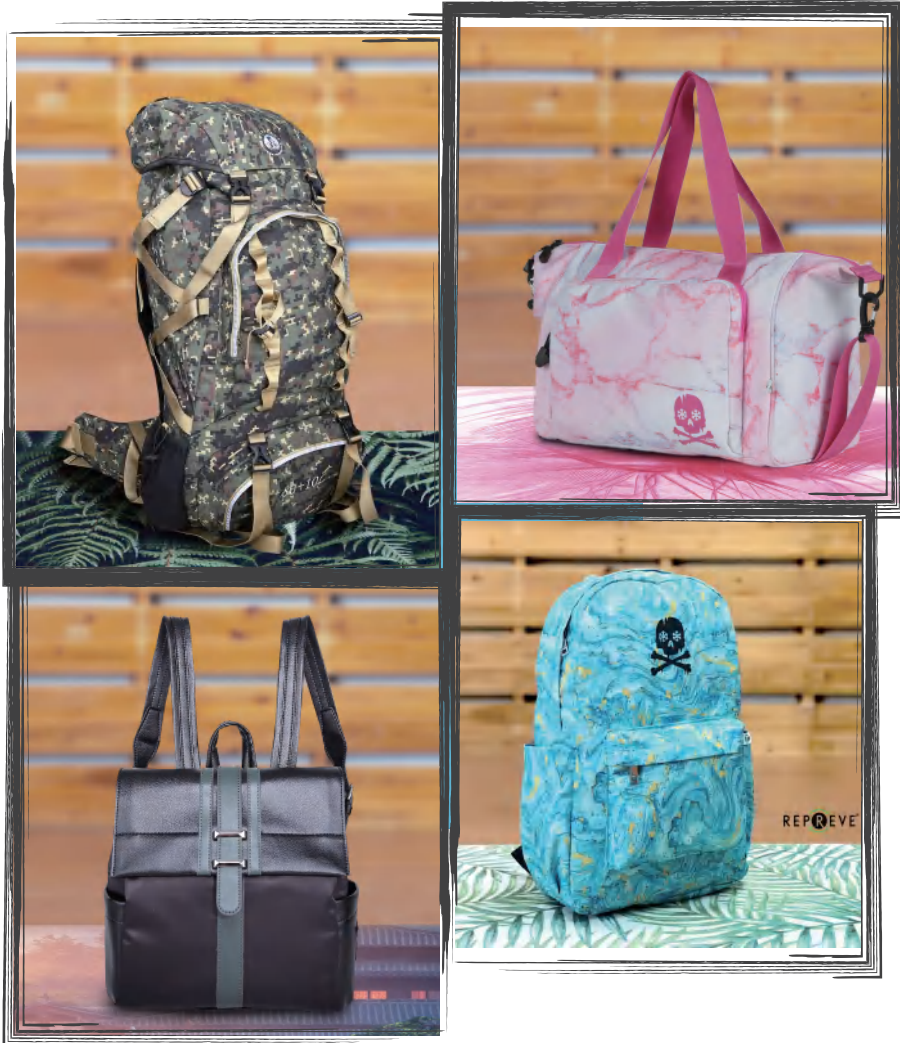

BIAOTI

tupi anxí angxi mi aosu
tupi anxí angxi mi aosu

Type of Products:

Back to School bags

Backpack / Sling bag / Waist bag / Tote bag /
PU leather bag / Wallet

Outdoor gears

Climbing backpack / Bicycle bags / Ski bags